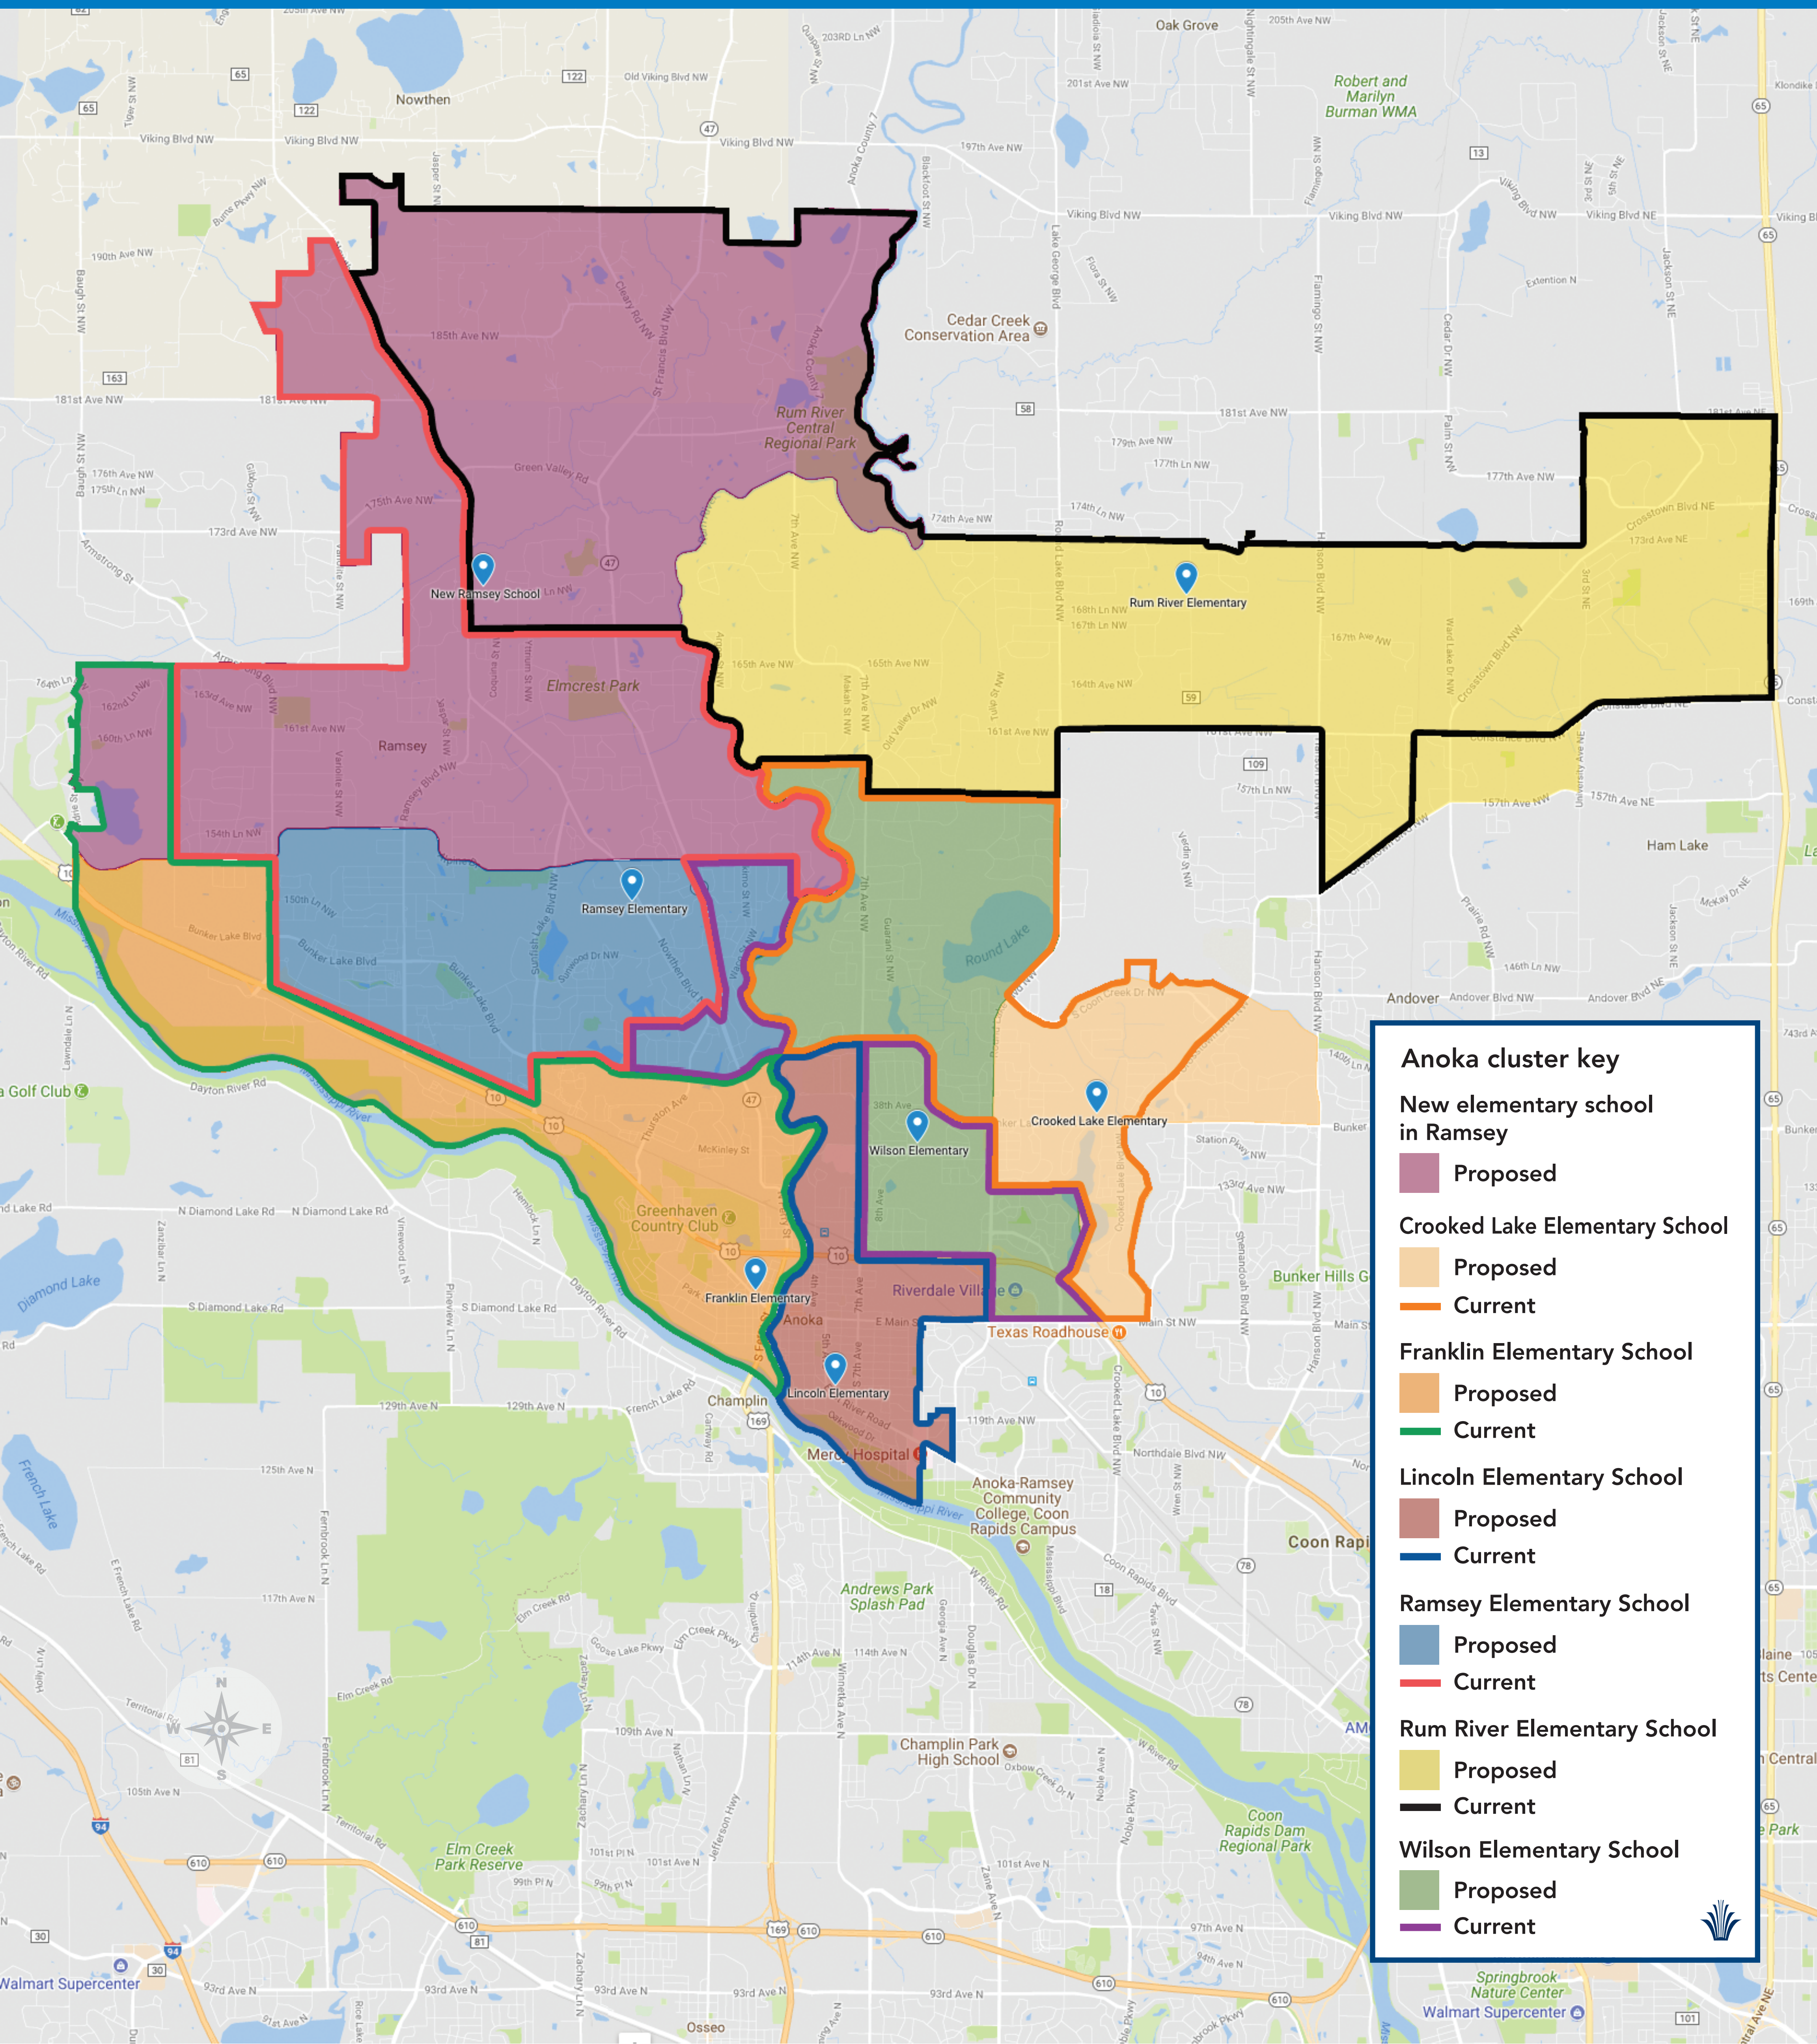

ANOKA CLUSTER

Elementary attendance boundary proposal
Middle and high school attendance boundaries
are not proposed to change

Version one: Feb. 20, 2018

Anoka cluster key

- New elementary school in Ramsey**
- Proposed
- Crooked Lake Elementary School**
- Proposed
- Current
- Franklin Elementary School**
- Proposed
- Current
- Lincoln Elementary School**
- Proposed
- Current
- Ramsey Elementary School**
- Proposed
- Current
- Rum River Elementary School**
- Proposed
- Current
- Wilson Elementary School**
- Proposed
- Current